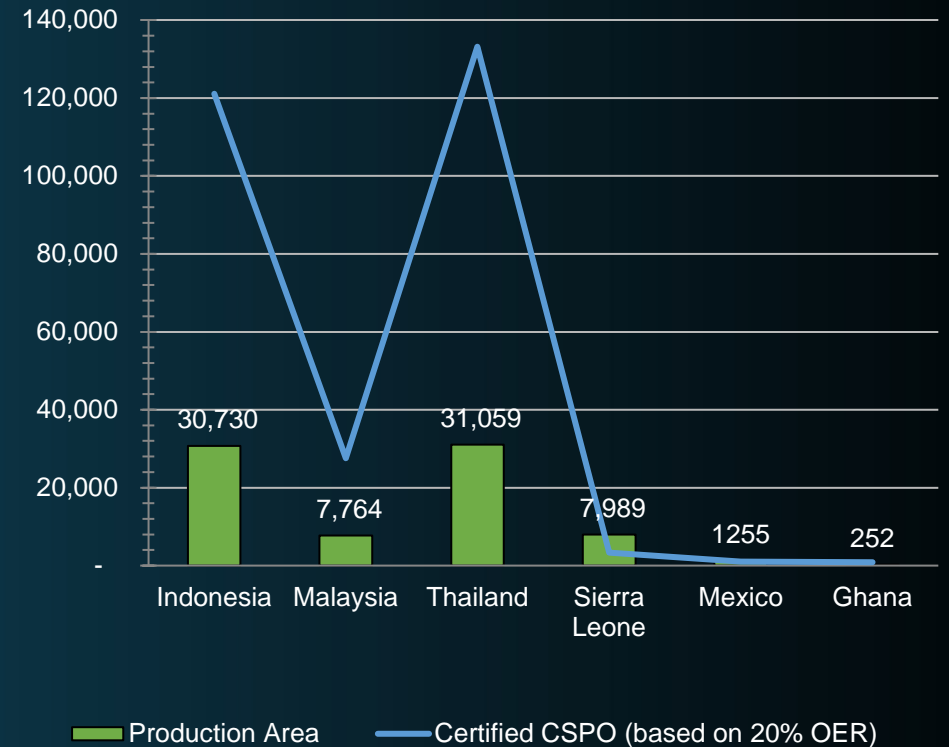

Smallholder Group Membership

ISH Certified Area (Production) and Volumes

Total Number of ISH groups Certified as of October 2022 : 80 (26,455)
 Total CSPO from ISH : 287,208 MT
 Total CSPO (ISH & Scheme): 1,472,566 MT