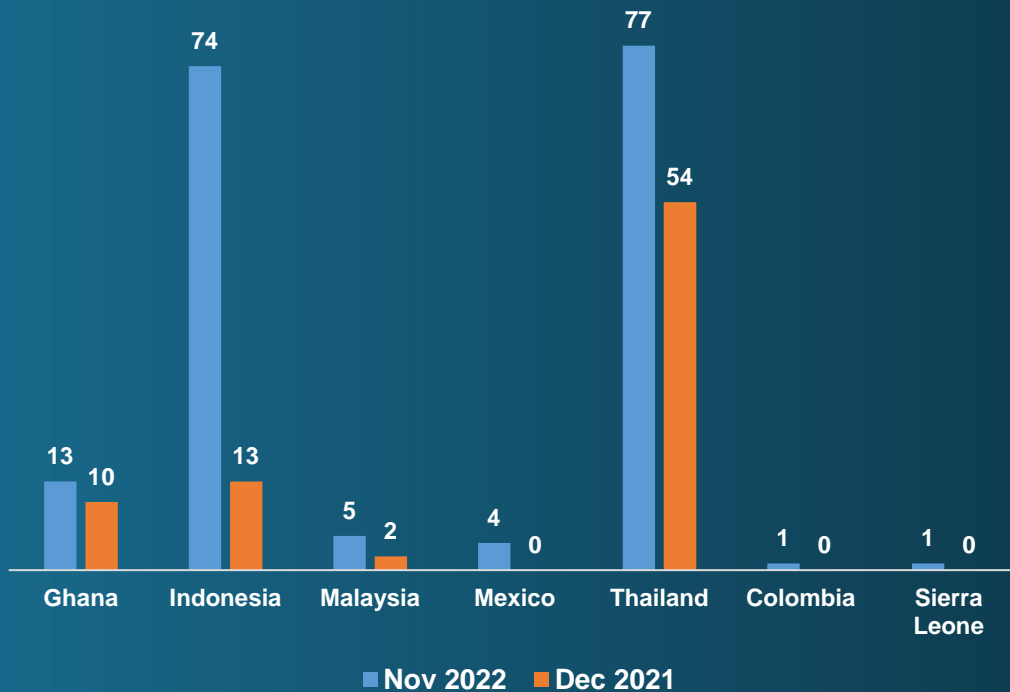

Plenary Session 2: Ensuring the Development of Sustainable Palm Oil Drives Smallholder Inclusion at Scale

**SCALING UP THE SUSTAINABLE PALM OIL
VALUE CHAIN THROUGH COLLECTIVE ACTION**

Smallholders & RSPO

Smallholder Group Membership

ISH Certified Area (Production) and Volumes

Total Number of ISH groups Certified as of October 2022 : 80 (26,455)
 Total CSPO from ISH : 287,208 MT
 Total CSPO (ISH & Scheme): 1,472,566 MT